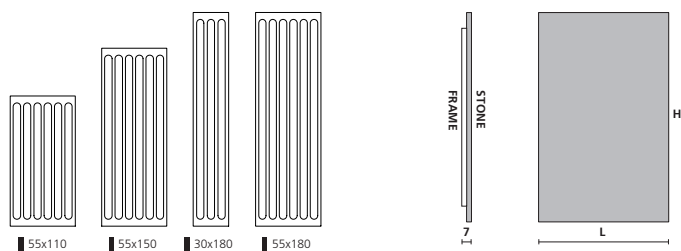

ARTICLE	SIZE (LxH)	POWER	WHITE	COLOURED	RAL
8CLE0318	30X180	500 W			
8CLE0511	55X110	750 W			
8CLE0515	55X150	1000 W			
8CLE0518	55X180	1400 W			
Surcharge for frame in different finishing (black as standard)					

ARTICLE	SIZE (LxH)	POWER Δt 50°C	WHITE	COLOURED	RAL
8CLW0318	30X180	480 W			
8CLW0511	55X110	720 W			
8CLW0515	55X150	1200 W			
8CLW0518	55X180	1680 W			
Surcharge for frame in different finishing (black as standard)					

ARTICLE	SIZE (LxH)	POWER	POWER Δt 50°C	WHITE	COLOURED	RAL
8CLH0318	30X180	500 W	480 W			
8CLH0511	55X110	750 W	720 W			
8CLH0515	55X150	1000 W	1200 W			
8CLH0518	55X180	1400 W	1680 W			
Surcharge for frame in different finishing (black as standard)						

REMARKS

_ Valves Kit to be ordered separately.
_ It is possible to equip the radiator with different accessories.

TYPE:
⚡ Electric › 💧 Hydronic › ⚡💧 Hybrid

Configuration:
› ▬ horizontal › ▮ vertical
(Horizontal versions must not be installed vertically and viceversa)

Delivery time:

2/3 weeks

3/4 weeks