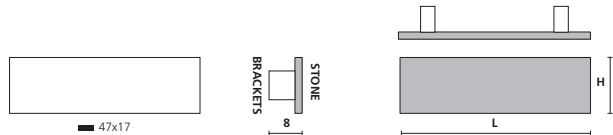

* The texture of the radiator can be combined with Pietrabbu products

EASYSTONE

TRENDY*

WELL*

GRANSASSO

ARTICLE	SIZE (LxH)	⚡ POWER	TEXTURE	WHITE	COLOURED	RAL
8ESD4717	47X17	250 W	EASYSTONE			
8TRD4717	47X17	250 W	TRENDY			
8WLD4717	47X17	250 W	WELL			
8GSD4717	47X17	250 W	GRANSASSO			
Surcharge for different finishings of wall brackets (WHITE as standard)						