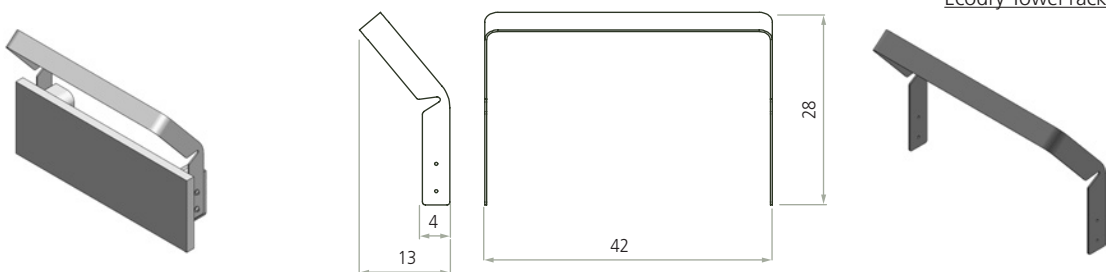

Ecodyry

towel warmer

Stone:

- ~ white
- ~ coloured (see finishings table)
- ~ coloured in RAL scale

Wall mounting brackets:

- ~ WHITE matt as standard
- ~ Livingstone® colours (see finishings table) or RAL scale upon request
- ~ provided with brackets for an easy and quick installation
- ~ can be equipped with a specific towel rack

* The texture of the radiator can be combined with Pietrabbu products

EASYSTONE

TRENDY*

WELL*

GRANSASSO

ARTICLE	SIZE (LxH)	⚡ POWER	TEXTURE	WHITE	COLOURED	RAL
8ESD4717	47X17	250 W	EASYSTONE			
8TRD4717	47X17	250 W	TRENDY			
8WLD4717	47X17	250 W	WELL			
8GSD4717	47X17	250 W	GRANSASSO			
Surcharge for different finishings of wall brackets (WHITE as standard)						

ACCESSORIES

ARTICLE	SIZE (L)	DESCRIPTION	CHROMED	WHITE	COLOURED	RAL
8ACC0015	47	ECODRY Towel Rack				

A DEDICATED APP

The use of this dedicated APP allows a personalized multimedial management through Bluetooth connection.