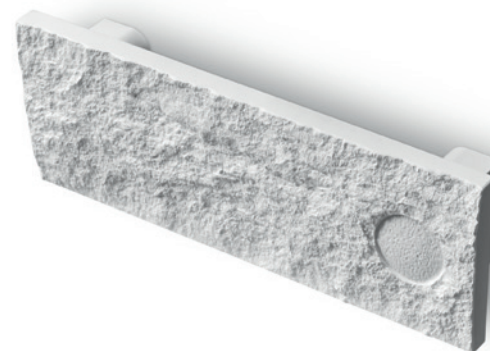

Dimension
47x17

LIVINGSTONE

ECODRY expresses Innovation with Livingstone® materials and technology. Functional and eco-friendly, it is namely a towel dryer. Available in different finishes, it is adaptable to any environment. Thanks to an E-touch technology it switches on with a touch and switches off on its own. The smartphone application via Bluetooth connection allows the use and programming from a distance.

Ecodyry

towel warmer

Stone:

- ~ white
- ~ coloured (see finishings table)
- ~ coloured in RAL scale

Wall mounting brackets:

- ~ WHITE matt as standard
- ~ Livingstone® colours (see finishings table) or RAL scale upon request
- ~ provided with brackets for an easy and quick installation
- ~ can be equipped with a specific towel rack

* The texture of the radiator can be combined with Pietrabbu products

EASYSTONE

TRENDY*

WELL*

GRANSASSO

ARTICLE	SIZE (LxH)	⚡ POWER	TEXTURE	WHITE	COLOURED	RAL
8ESD4717	47X17	250 W	EASYSTONE			
8TRD4717	47X17	250 W	TRENDY			
8WLD4717	47X17	250 W	WELL			
8GSD4717	47X17	250 W	GRANSASSO			
Surcharge for different finishings of wall brackets (WHITE as standard)						

ACCESSORIES

ARTICLE	SIZE (L)	DESCRIPTION	CHROMED	WHITE	COLOURED	RAL
8ACC0015	47	ECODRY Towel Rack				

A DEDICATED APP

The use of this dedicated APP allows a personalized multimedial management through Bluetooth connection.