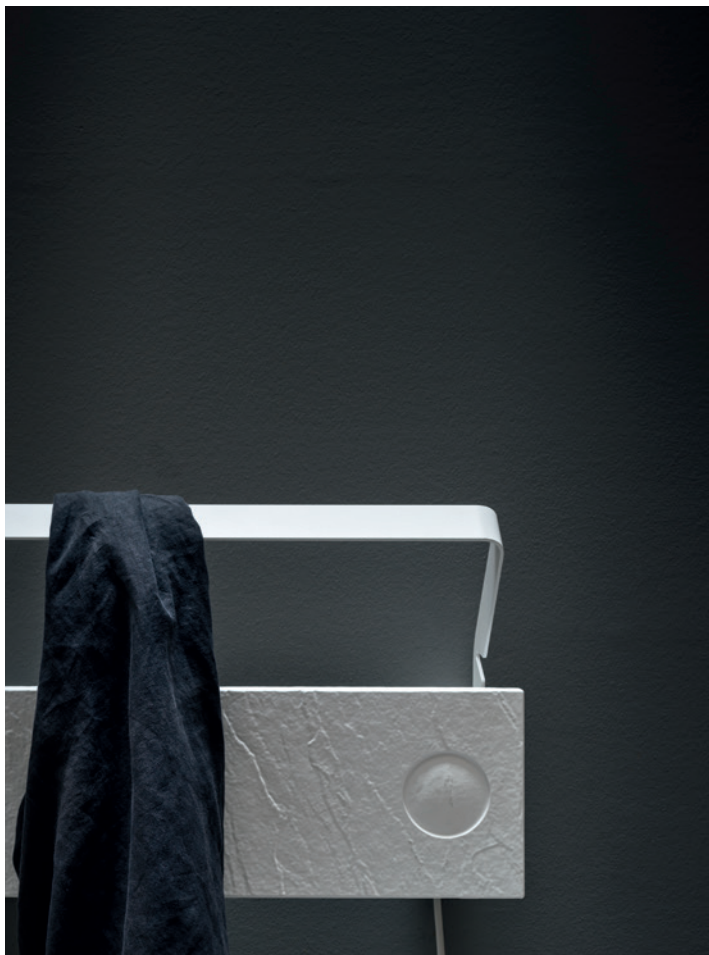

Dimension
47x17

LIVINGSTONE

ECODRY expresses Innovation with Livingstone® materials and technology. Functional and eco-friendly, it is namely a towel dryer. Available in different finishes, it is adaptable to any environment. Thanks to an E-touch technology it switches on with a touch and switches off on its own. The smartphone application via Bluetooth connection allows the use and programming from a distance.

Ecodyry

towel warmer

Stone:

- ~ white
- ~ coloured (see finishings table)
- ~ coloured in RAL scale

Wall mounting brackets:

- ~ WHITE matt as standard
- ~ Livingstone® colours (see finishings table) or RAL scale upon request
- ~ provided with brackets for an easy and quick installation
- ~ can be equipped with a specific towel rack

ACCESSORIES

ARTICLE	SIZE (L)	DESCRIPTION	CHROMED	WHITE	COLOURED	RAL
8ACC0015	47	ECODRY Towel Rack				

A DEDICATED APP

The use of this dedicated APP allows a personalized multimedial management through Bluetooth connection.