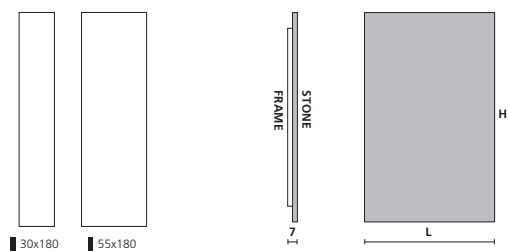

Dimension
30x180 | 55x180

LIVINGSTONE

ECIGI comes from the observation of surfaces and forms often playing a leading role in our everyday life.

Simple lines, sometimes forgotten, that breathe new life into the radiating panel and take on a completely new and fascinating connotation.

Ecigi

Stone:

- ~ white
- ~ coloured (see finishings table)
- ~ coloured in RAL scale

Frame:

- ~ matt black as standard
- ~ Livingstone® colours (see finishings table) or RAL scale upon request
- ~ provided with brackets for an easy and quick installation
- ~ can be accessorised (see table in accessories section)

ARTICLE	SIZE (LxH)	POWER	WHITE	COLOURED	RAL
8ECE0318	30X180	500 W			
8ECE0518	55X180	1400 W			
Surcharge for frame in different finishing (black as standard)					

ARTICLE	SIZE (LxH)	POWER At 50°C	WHITE	COLOURED	RAL
8ECW0318	30X180	480 W			
8ECW0518	55X180	1680 W			
Surcharge for frame in different finishing (black as standard)					