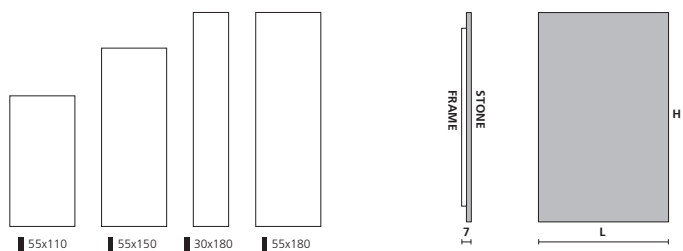

ARTICLE	SIZE (LxH)	POWER	WHITE	COLOURED	RAL
8TRE0318	30X180	500 W			
8TRE0511	55X110	750 W			
8TRE0515	55X150	1000 W			
8TRE0518	55X180	1400 W			
Surcharge for frame in different finishing (black as standard)					

ARTICLE	SIZE (LxH)	POWER Δt 50°C	WHITE	COLOURED	RAL
8TRW0318	30X180	480 W			
8TRW0511	55X110	720 W			
8TRW0515	55X150	1200 W			
8TRW0518	55X180	1680 W			
Surcharge for frame in different finishing (black as standard)					

ARTICLE	SIZE (LxH)	POWER	POWER Δt 50°C	WHITE	COLOURED	RAL
8TRH0318	30X180	500 W	480 W			
8TRH0511	55X110	750 W	720 W			
8TRH0515	55X150	1000 W	1200 W			
8TRH0518	55X180	1400 W	1680 W			
Surcharge for frame in different finishing (black as standard)						

_REMARKS

- _ Valves Kit to be ordered separately.
- _ It is possible to equip the radiator with different accessories.

TYPE:
⚡ Electric › 💧 Hydronic › ⚡💧 Hybrid

Configuration:
› ▬ horizontal › ▮ vertical
(Horizontal versions must not be installed vertically and viceversa)

Delivery time:

2/3 weeks

3/4 weeks