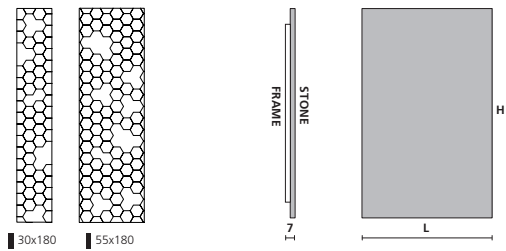

Aperoso

Stone:

- ~ white
- ~ coloured (see finishings table)
- ~ coloured in RAL scale

Frame:

- ~ matt black as standard
- ~ Livingstone® colours (see finishings table) or RAL scale upon request
- ~ provided with brackets for an easy and quick installation
- ~ can be accessorised (see table in accessories section)

ARTICLE	SIZE (LxH)	POWER	WHITE	COLOURED	RAL
8APE0318	30X180	500 W			
8APE0518	55X180	1400 W			
Surcharge for frame in different finishing (black as standard)					

ARTICLE	SIZE (LxH)	POWER Δt 50°C	WHITE	COLOURED	RAL
8APW0318	30X180	480 W			
8APW0518	55X180	1680 W			
Surcharge for frame in different finishing (black as standard)					