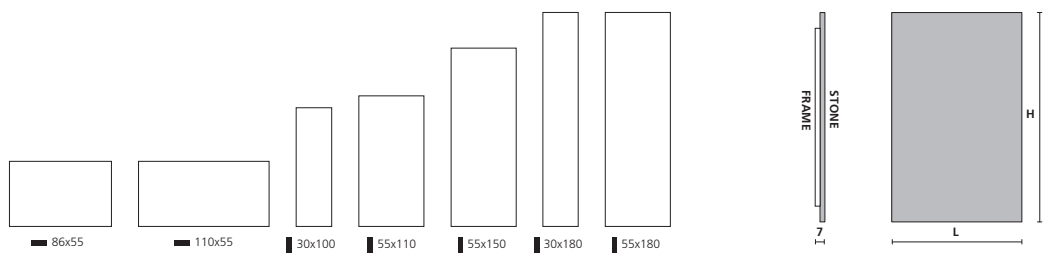

ARTICLE	SIZE (LxH)	POWER	WHITE	COLOURED	RAL
8ESE0310	30X100	250 W			
8ESE0318	30X180	500 W			
8ESE0511	55X110	750 W			
8ESE0515	55X150	1000 W			
8ESE0518	55X180	1400 W			
8ESE0805	86X55	500 W			
8ESE1105	110X55	750 W			
Surcharge for frame in different finishing (black as standard)					

ARTICLE	SIZE (LxH)	POWER Δt 50°C	WHITE	COLOURED	RAL
8ESW0318	30X180	480 W			
8ESW0511	55X110	720 W			
8ESW0515	55X150	1200 W			
8ESW0518	55X180	1680 W			
8ESW0805	86X55	600 W			
8ESW1105	110X55	720 W			
Surcharge for frame in different finishing (black as standard)					

ARTICLE	SIZE (LxH)	POWER	POWER Δt 50°C	WHITE	COLOURED	RAL
8ESH0318	30X180	500 W	480 W			
8ESH0511	55X110	750 W	720 W			
8ESH0515	55X150	1000 W	1200 W			
8ESH0518	55X180	1400 W	1680 W			
8ESH0805	86X55	500 W	600 W			
8ESH1105	110X55	750 W	720 W			
Surcharge for frame in different finishing (black as standard)						

REMARKS

- _ Valves Kit to be ordered separately.
- _ It is possible to equip the radiator with different accessories.

TYPE:

⚡ Electric › 💧 Hydronic › ⚡💧 Hybrid

Configuration:

› ▬ horizontal › ▮ vertical
(Horizontal versions must not be installed vertically and viceversa)

Delivery time:

2/3 weeks

3/4 weeks